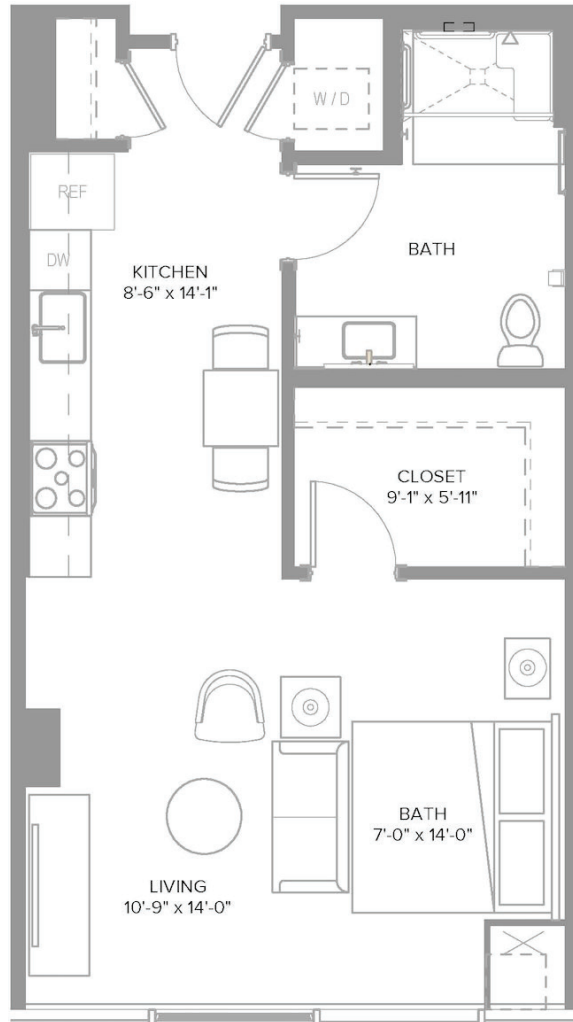

SEA

STUDIO / 1 BATH

588

SQ. FT.

PRIMA

AT PASEO SOUTH GULCH

620 8th Ave S | Nashville, TN 37203

www.primasouthgulch.com

Floor plans are artist's rendering. All dimensions are approximate. Actual product and specifications may vary in dimension or detail. Not all features are available in every rental. Please see a representative for details.