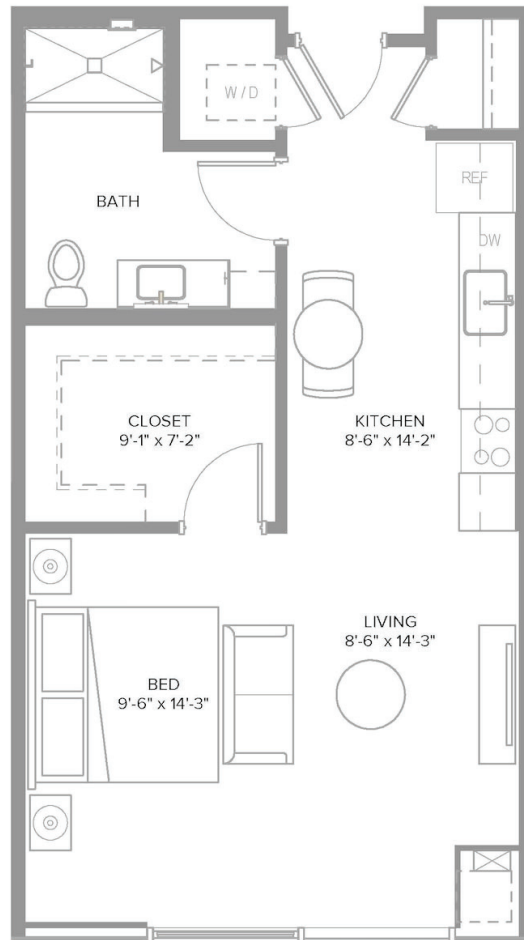

SE

STUDIO / 1 BATH

587

SQ. FT.

PRIMA

AT PASEO SOUTH GULCH

620 8th Ave S | Nashville, TN 37203

www.primasouthgulch.com

Floor plans are artist's rendering. All dimensions are approximate. Actual product and specifications may vary in dimension or detail. Not all features are available in every rental. Please see a representative for details.