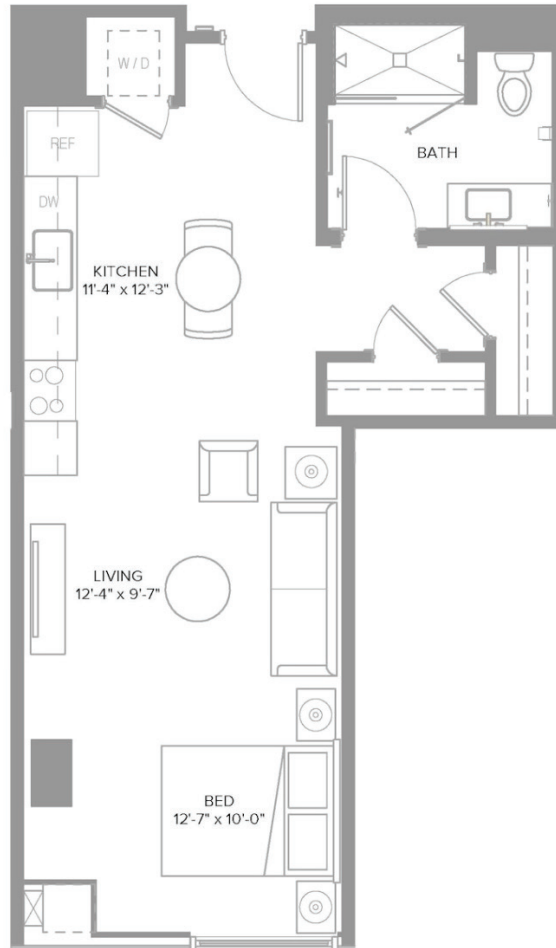

# SD

STUDIO / 1 BATH

# 557

SQ. FT.

## PRIMA

AT PASEO SOUTH GULCH

620 8th Ave S | Nashville, TN 37203

[www.primasouthgulch.com](http://www.primasouthgulch.com)

Floor plans are artist's rendering. All dimensions are approximate. Actual product and specifications may vary in dimension or detail. Not all features are available in every rental. Please see a representative for details.