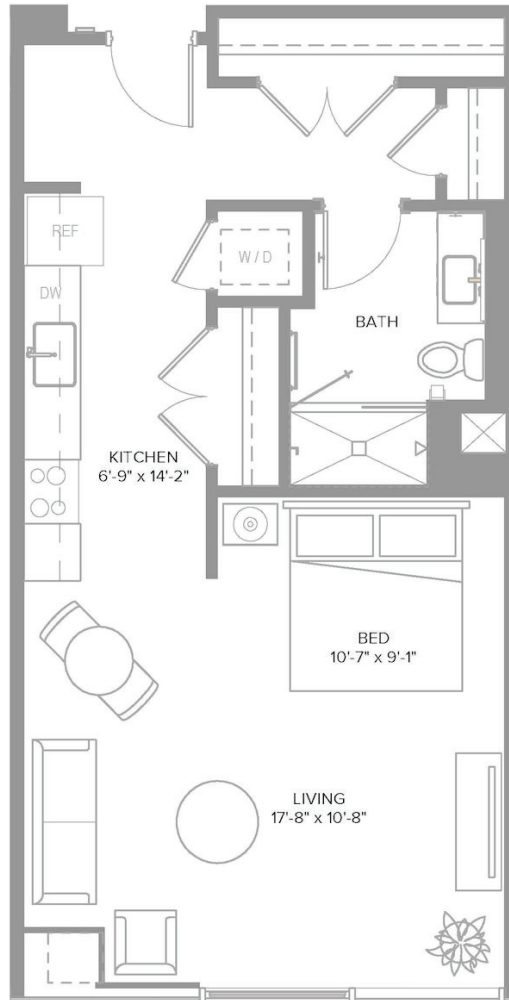

# SC

STUDIO / 1 BATH

# 617

SQ. FT.

# PRIMA

AT PASEO SOUTH GULCH

620 8th Ave S | Nashville, TN 37203

[www.primasouthgulch.com](http://www.primasouthgulch.com)

Floor plans are artist's rendering. All dimensions are approximate. Actual product and specifications may vary in dimension or detail. Not all features are available in every rental. Please see a representative for details.