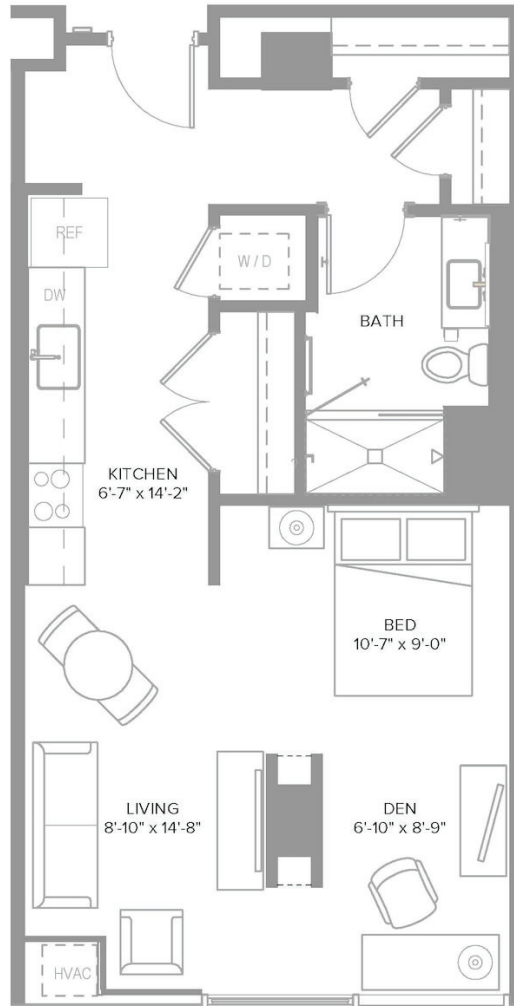

SB

STUDIO / 1 BATH / DEN

618

SQ. FT.

PRIMA
AT PASEO SOUTH GULCH

620 8th Ave S | Nashville, TN 37203

www.primasouthgulch.com

Floor plans are artist's rendering. All dimensions are approximate. Actual product and specifications may vary in dimension or detail. Not all features are available in every rental. Please see a representative for details.