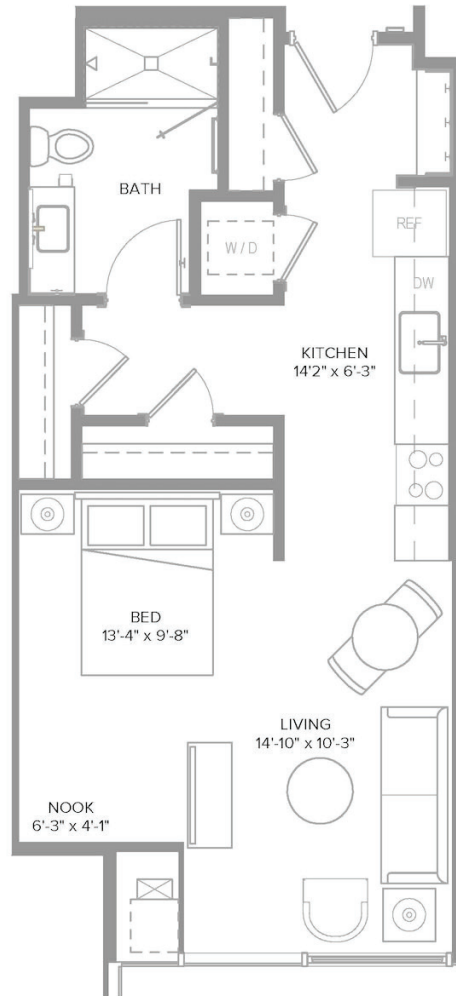

SA

STUDIO / 1 BATH

577

SQ. FT.

PRIMA

AT PASEO SOUTH GULCH

620 8th Ave S | Nashville, TN 37203

www.primasouthgulch.com

Floor plans are artist's rendering. All dimensions are approximate. Actual product and specifications may vary in dimension or detail. Not all features are available in every rental. Please see a representative for details.