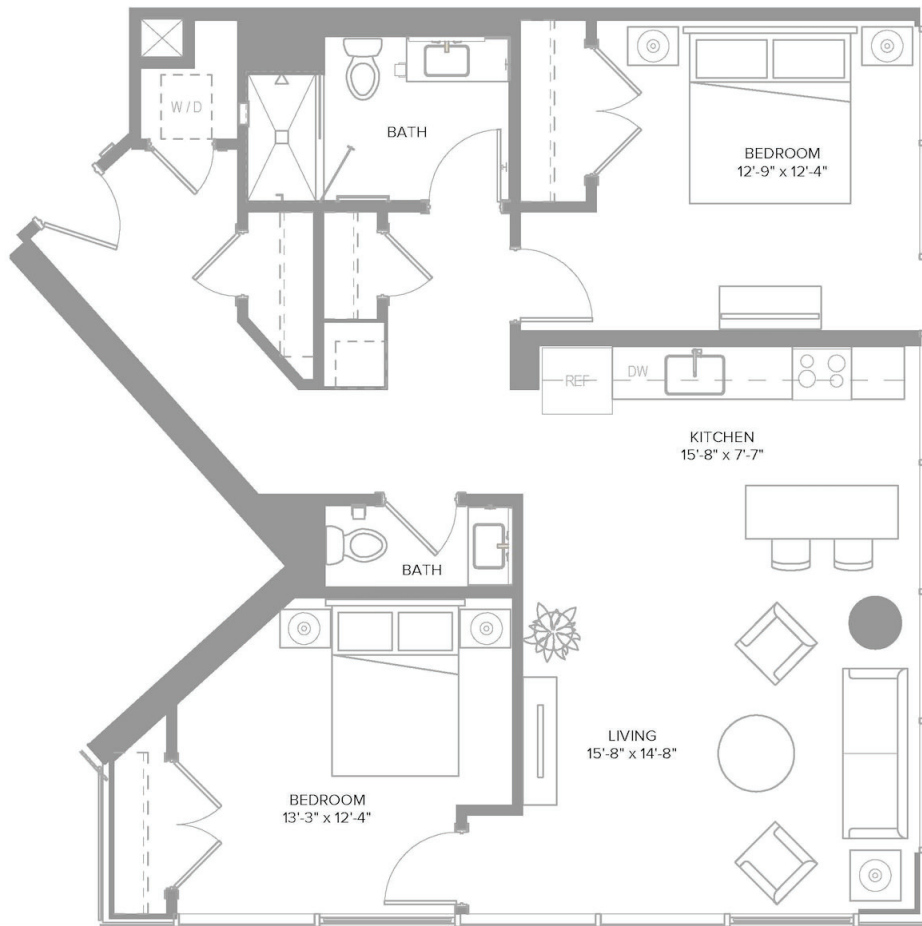

2C

2 BED / 1.5 BATH

1059

SQ. FT.

PRIMA

AT PASEO SOUTH GULCH

620 8th Ave S | Nashville, TN 37203

www.primasouthgulch.com

Floor plans are artist's rendering. All dimensions are approximate. Actual product and specifications may vary in dimension or detail. Not all features are available in every rental. Please see a representative for details.