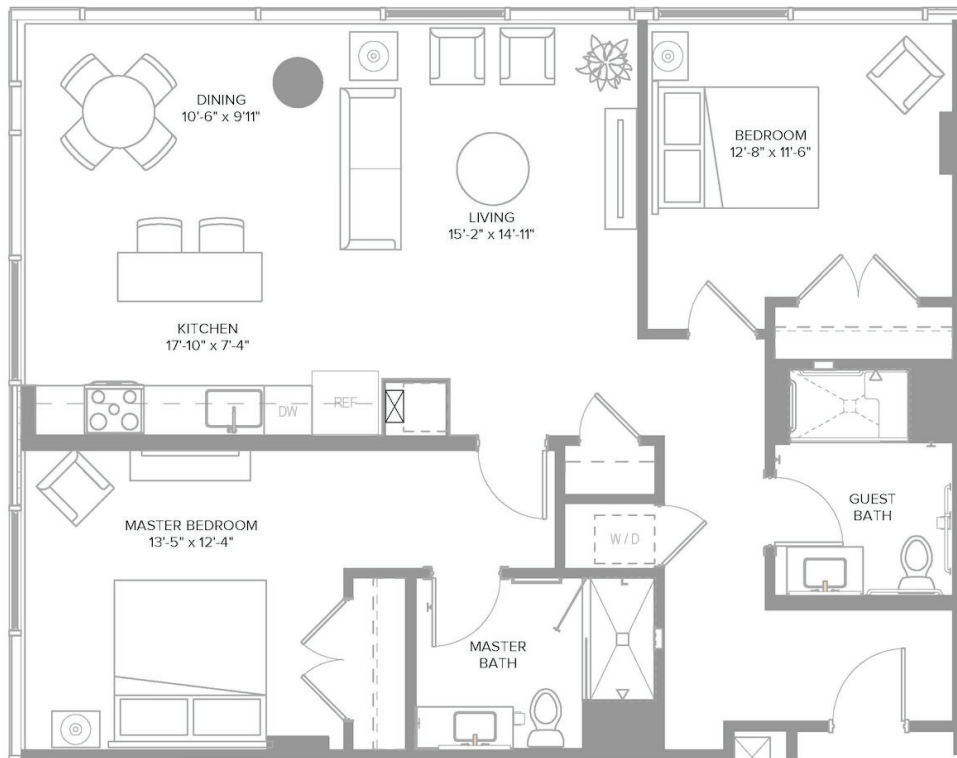

2BA

2 BED / 2 BATH

1168

SQ. FT.

PRIMA

AT PASEO SOUTH GULCH

620 8th Ave S | Nashville, TN 37203

www.primasouthgulch.com

Floor plans are artist's rendering. All dimensions are approximate. Actual product and specifications may vary in dimension or detail. Not all features are available in every rental. Please see a representative for details.