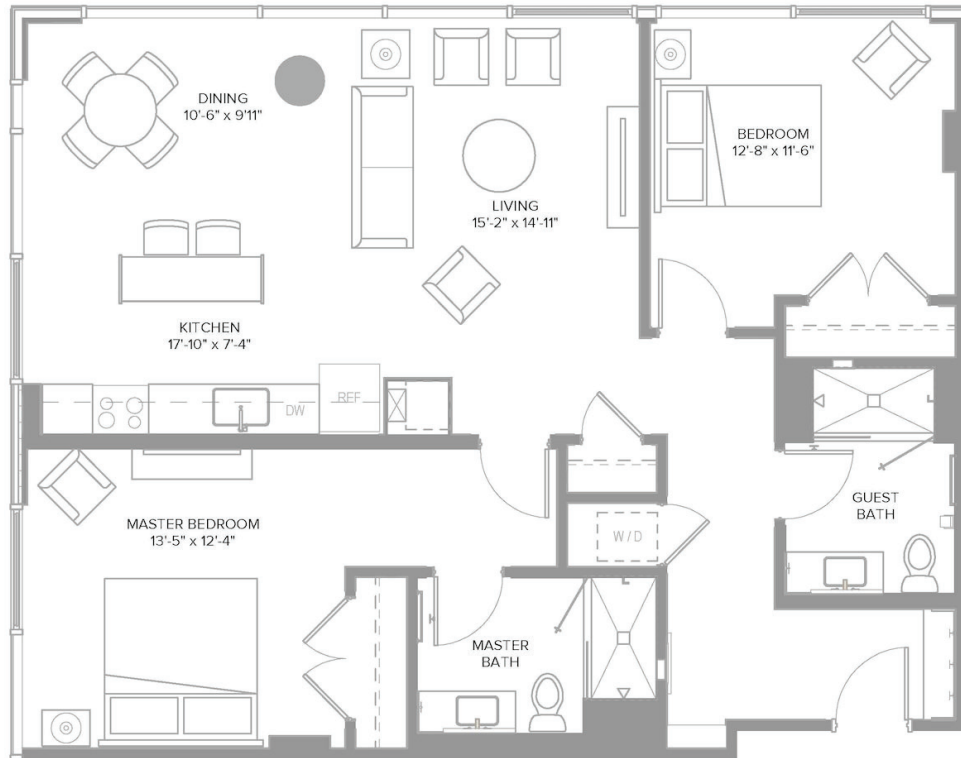

2B

2 BED / 2 BATH

1172

SQ. FT.

PRIMA

AT PASEO SOUTH GULCH

620 8th Ave S | Nashville, TN 37203

www.primasouthgulch.com

Floor plans are artist's rendering. All dimensions are approximate. Actual product and specifications may vary in dimension or detail. Not all features are available in every rental. Please see a representative for details.