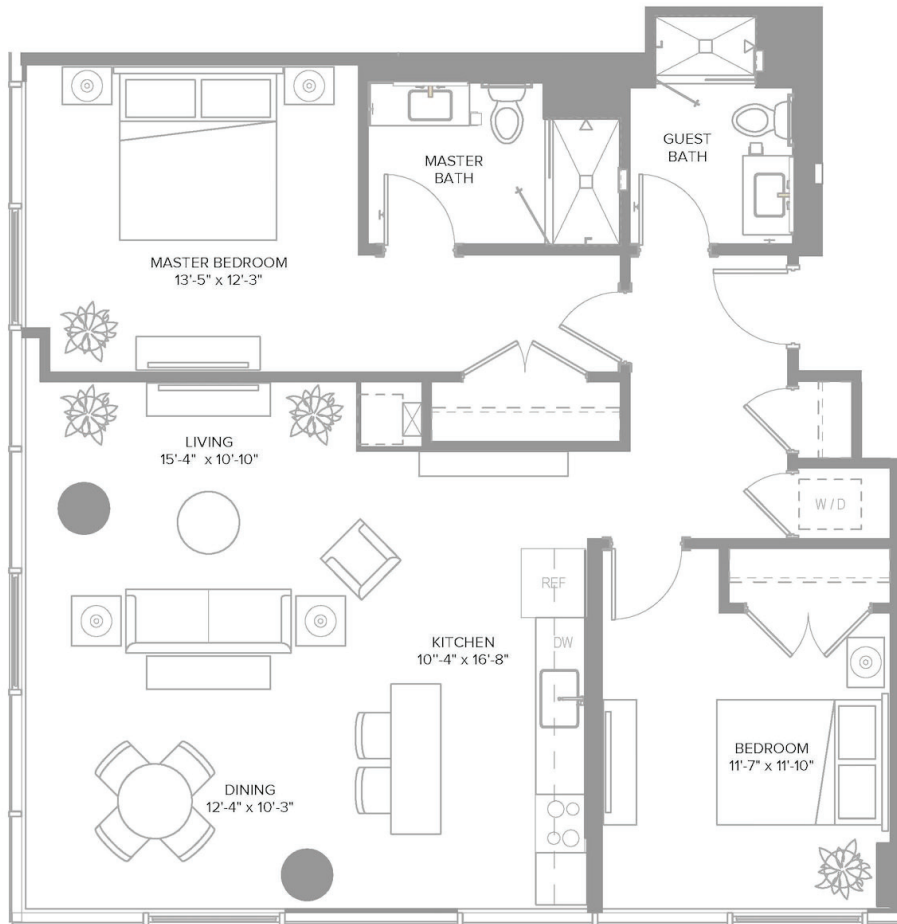

2A

2 BED / 2 BATH

1170

SQ. FT.

PRIMA

AT PASEO SOUTH GULCH

620 8th Ave S | Nashville, TN 37203

www.primasouthgulch.com

Floor plans are artist's rendering. All dimensions are approximate. Actual product and specifications may vary in dimension or detail. Not all features are available in every rental. Please see a representative for details.