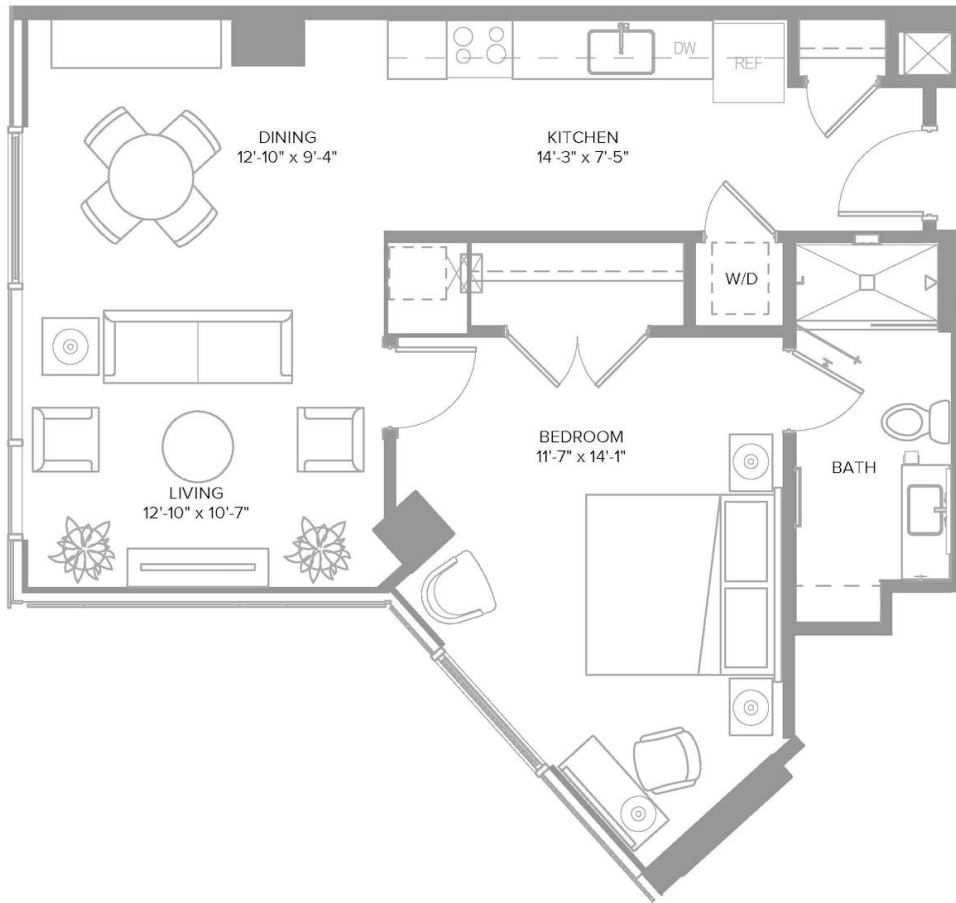

1G

1 BED / 1 BATH

749

SQ. FT.

PRIMA

AT PASEO SOUTH GULCH

620 8th Ave S | Nashville, TN 37203

www.primasouthgulch.com

Floor plans are artist's rendering. All dimensions are approximate. Actual product and specifications may vary in dimension or detail. Not all features are available in every rental. Please see a representative for details.