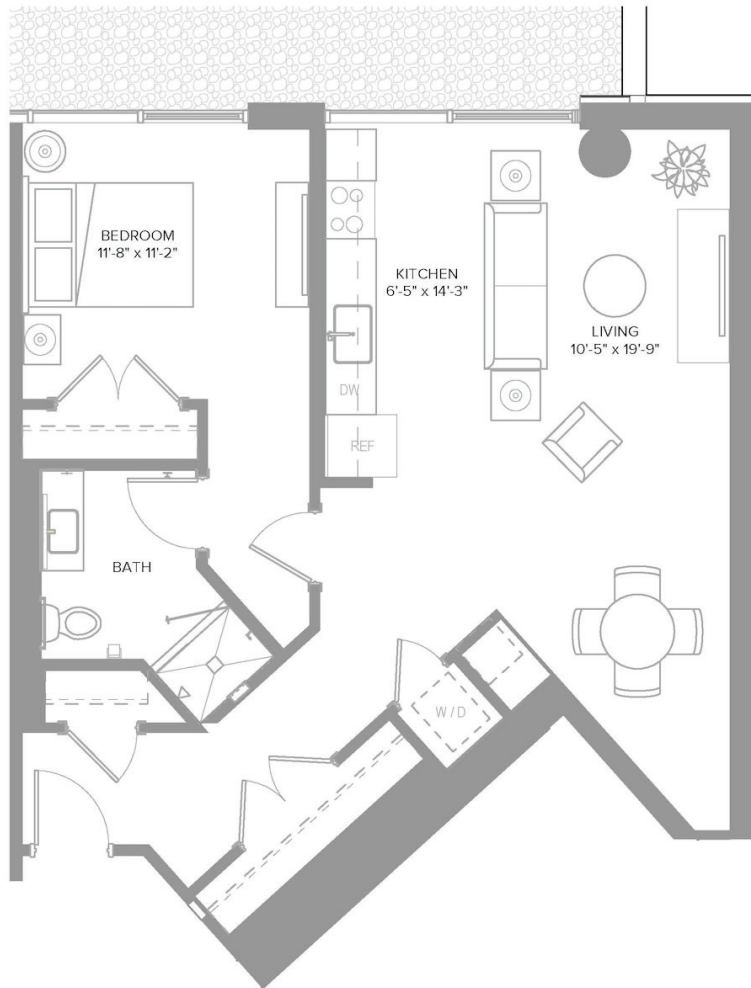

1F

1 BED / 1 BATH

791

SQ. FT.

PRIMA

AT PASEO SOUTH GULCH

620 8th Ave S | Nashville, TN 37203

www.primasouthgulch.com

Floor plans are artist's rendering. All dimensions are approximate. Actual product and specifications may vary in dimension or detail. Not all features are available in every rental. Please see a representative for details.