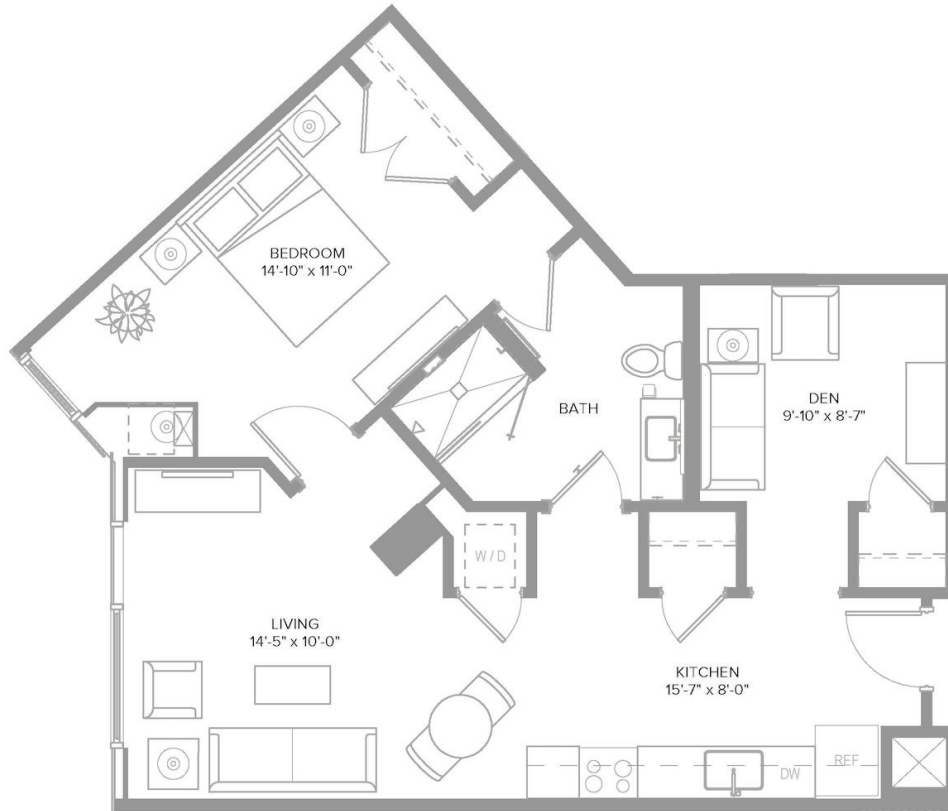

1DD

1 BED / 1 BATH / DEN

785

SQ. FT.

PRIMA

AT PASEO SOUTH GULCH

620 8th Ave S | Nashville, TN 37203

www.primasouthgulch.com

Floor plans are artist's rendering. All dimensions are approximate. Actual product and specifications may vary in dimension or detail. Not all features are available in every rental. Please see a representative for details.