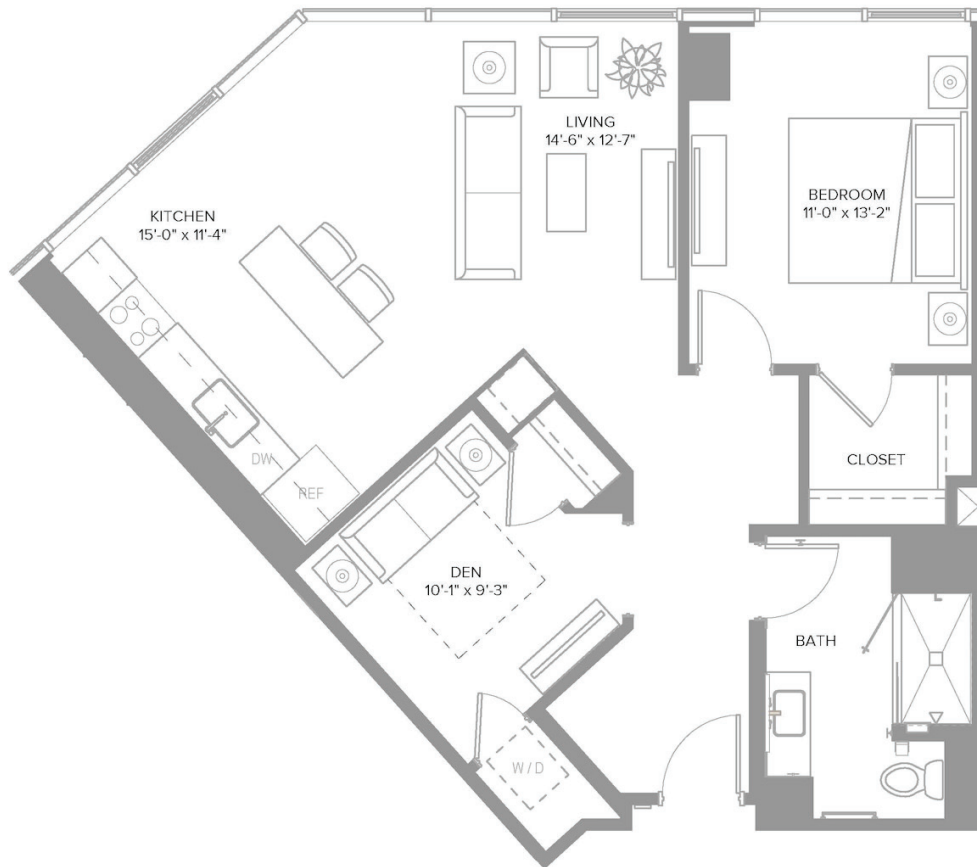

1DB

1 BED / 1 BATH / DEN

866

SQ. FT.

PRIMA

AT PASEO SOUTH GULCH

620 8th Ave S | Nashville, TN 37203

www.primasouthgulch.com

Floor plans are artist's rendering. All dimensions are approximate. Actual product and specifications may vary in dimension or detail. Not all features are available in every rental. Please see a representative for details.