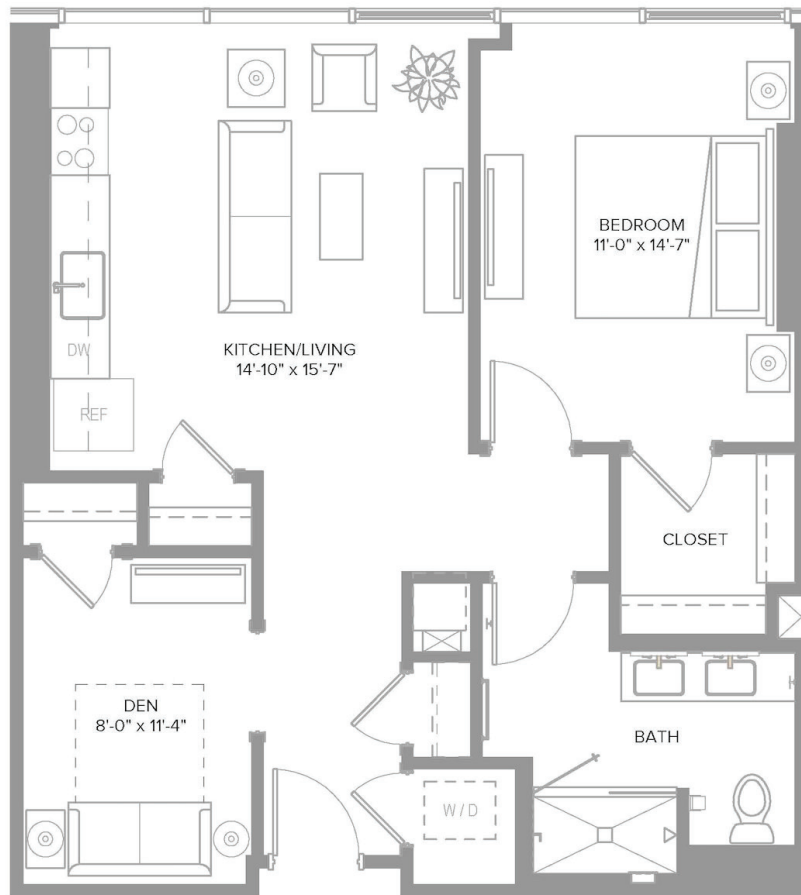

1DA

1 BED / 1 BATH / DEN

791

SQ. FT.

PRIMA

AT PASEO SOUTH GULCH

620 8th Ave S | Nashville, TN 37203

www.primasouthgulch.com

Floor plans are artist's rendering. All dimensions are approximate. Actual product and specifications may vary in dimension or detail. Not all features are available in every rental. Please see a representative for details.