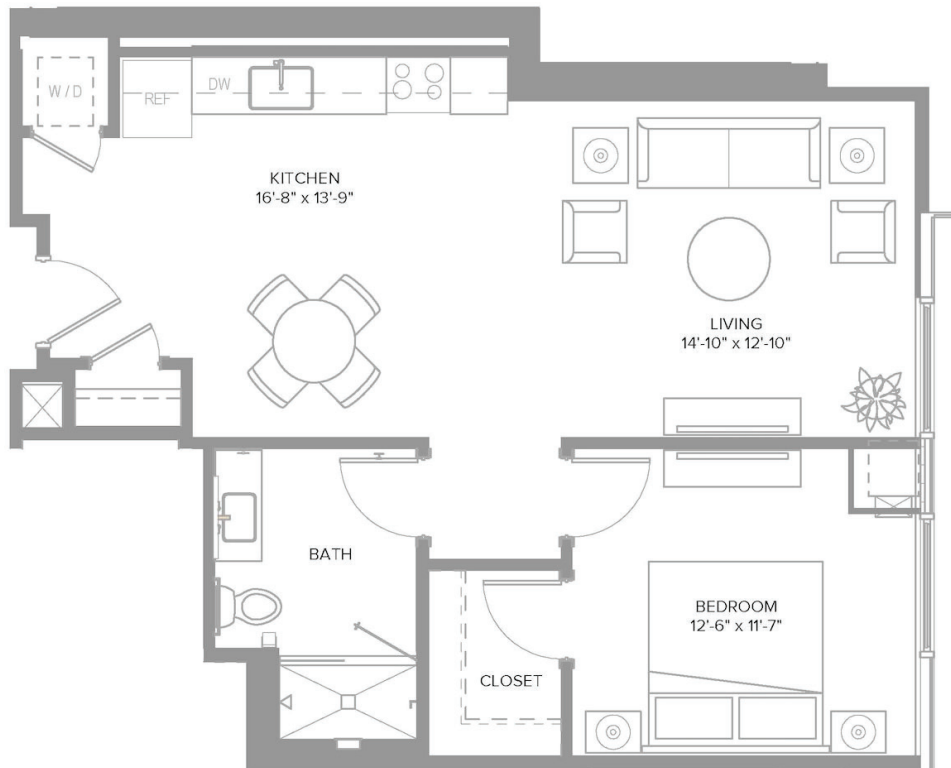

# 1D

1 BED / 1 BATH

# 741

SQ. FT.

# PRIMA

AT PASEO SOUTH GULCH

620 8th Ave S | Nashville, TN 37203

[www.primasouthgulch.com](http://www.primasouthgulch.com)

Floor plans are artist's rendering. All dimensions are approximate. Actual product and specifications may vary in dimension or detail. Not all features are available in every rental. Please see a representative for details.