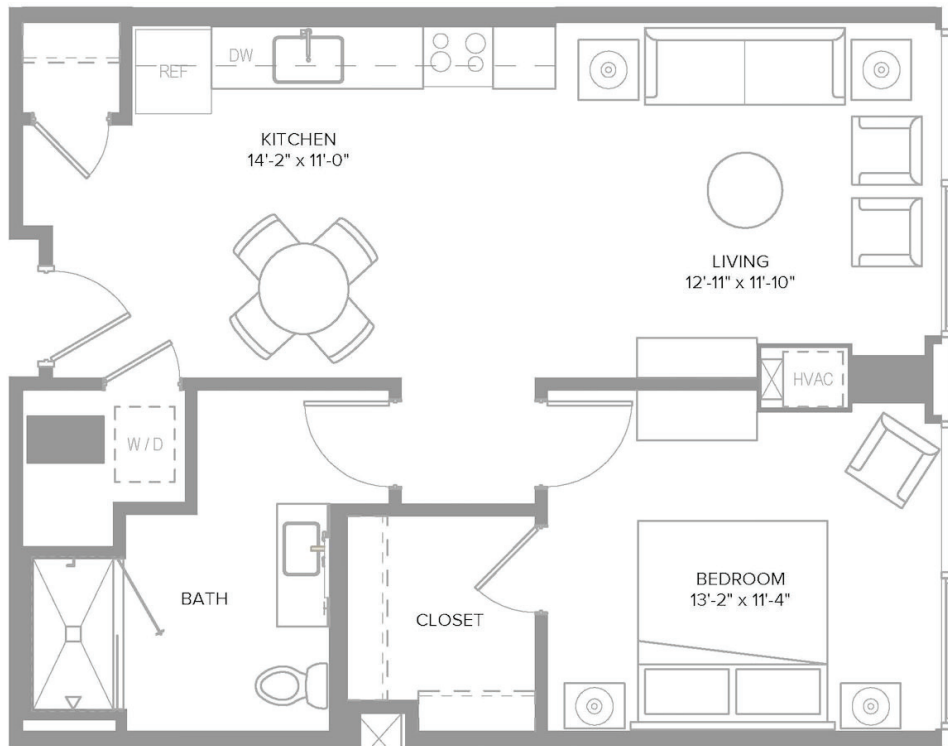

# 1C

1 BED / 1 BATH

# 718

SQ. FT.

# PRIMA

AT PASEO SOUTH GULCH

620 8th Ave S | Nashville, TN 37203

[www.primasouthgulch.com](http://www.primasouthgulch.com)

Floor plans are artist's rendering. All dimensions are approximate. Actual product and specifications may vary in dimension or detail. Not all features are available in every rental. Please see a representative for details.