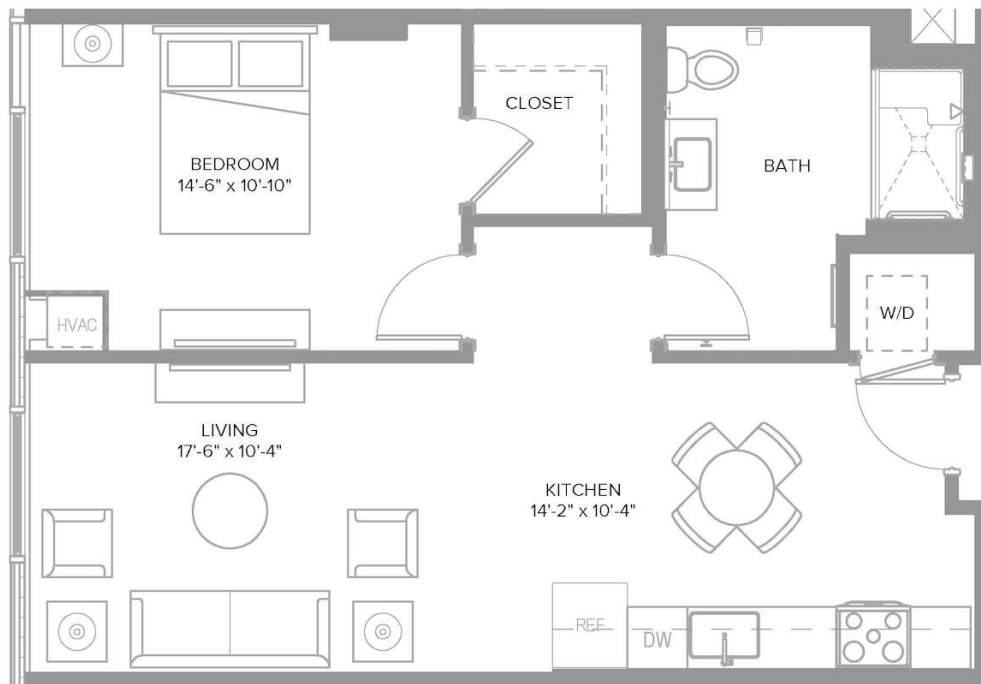

1BA

1 BED / 1 BATH

678

SQ. FT.

PRIMA

AT PASEO SOUTH GULCH

620 8th Ave S | Nashville, TN 37203

www.primasouthgulch.com

Floor plans are artist's rendering. All dimensions are approximate. Actual product and specifications may vary in dimension or detail. Not all features are available in every rental. Please see a representative for details.