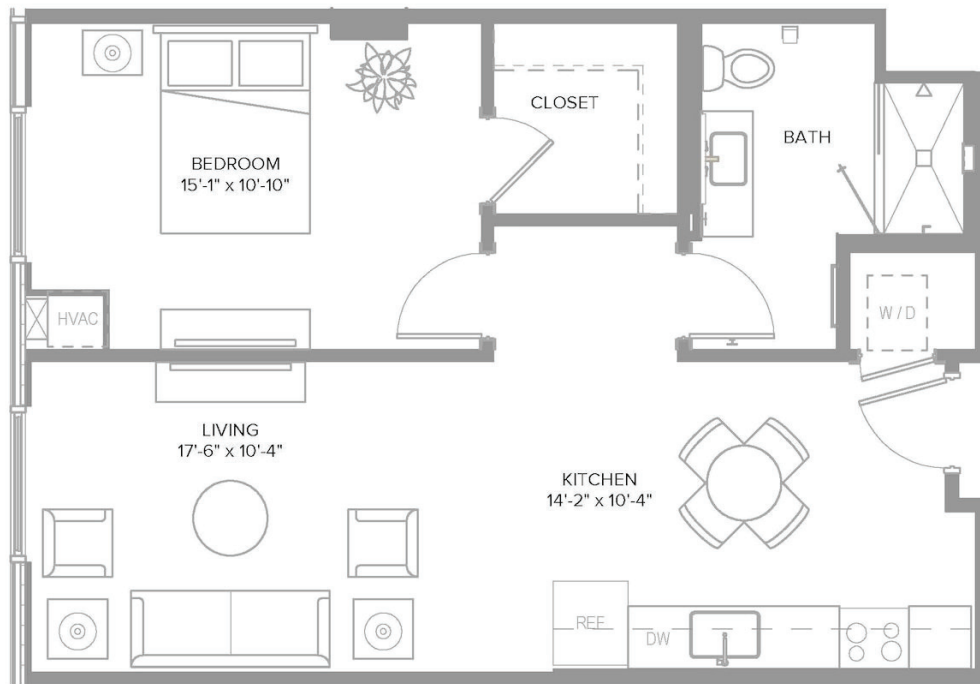

1B

1 BED / 1 BATH

673

SQ. FT.

PRIMA

AT PASEO SOUTH GULCH

620 8th Ave S | Nashville, TN 37203

www.primasouthgulch.com

Floor plans are artist's rendering. All dimensions are approximate. Actual product and specifications may vary in dimension or detail. Not all features are available in every rental. Please see a representative for details.