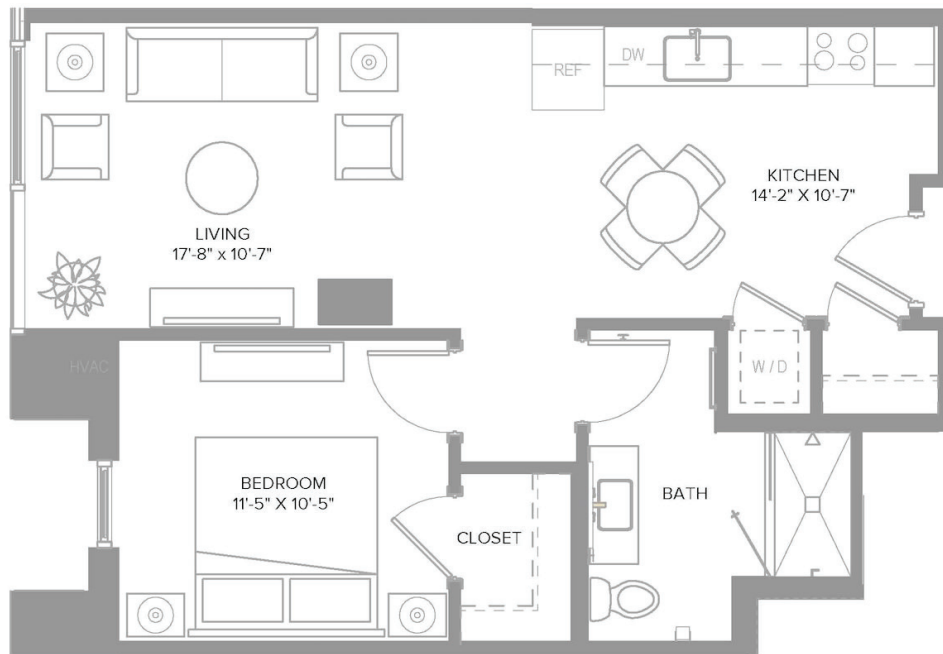

1A

1 BED / 1 BATH

630

SQ. FT.

PRIMA

AT PASEO SOUTH GULCH

620 8th Ave S | Nashville, TN 37203

www.primasouthgulch.com

Floor plans are artist's rendering. All dimensions are approximate. Actual product and specifications may vary in dimension or detail. Not all features are available in every rental. Please see a representative for details.